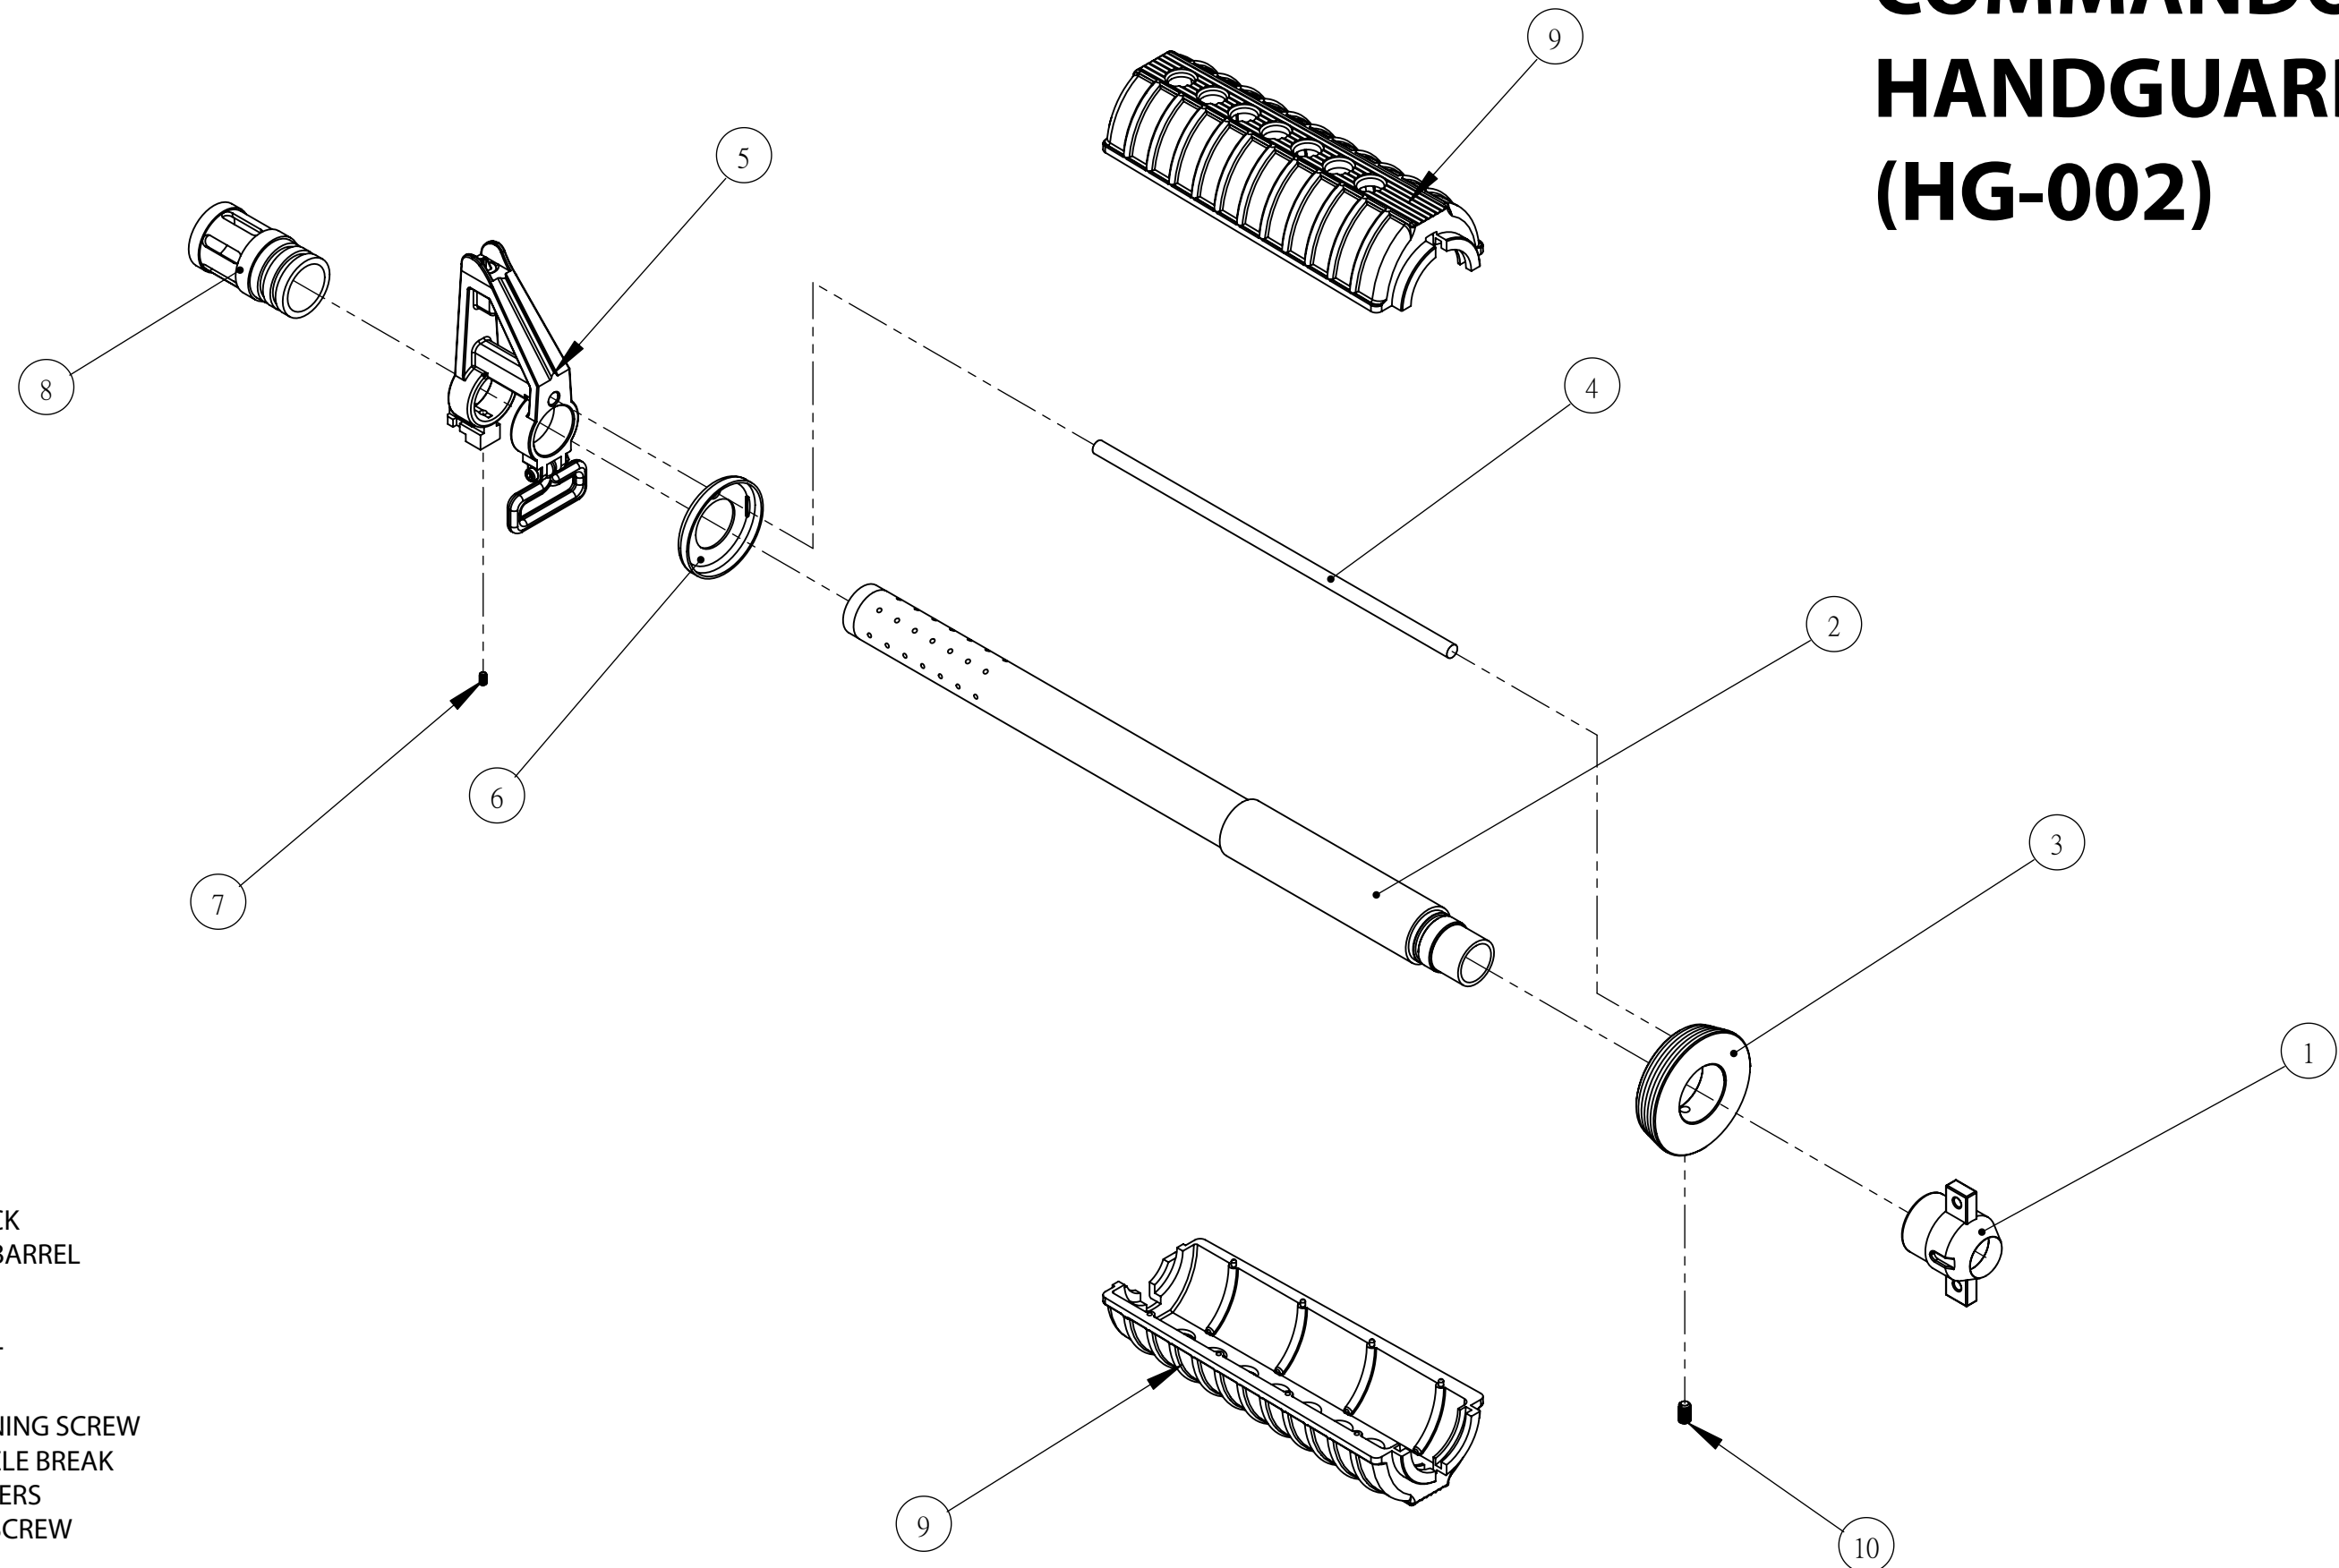

# MILSIG K-SERIES COMMANDO PRO HANDGUARD (HG-002)

#	PART NAME
1	BARREL BLOCK
2	15" PORTED BARREL
3	DELTA RING
4	GUIDE ROD
5	FRONT SIGHT
6	SNAP RING
7	SIGHT RETAINING SCREW
8	METAL MUZZLE BREAK
9	PLASTIC COVERS
10	DELTA RING SCREW